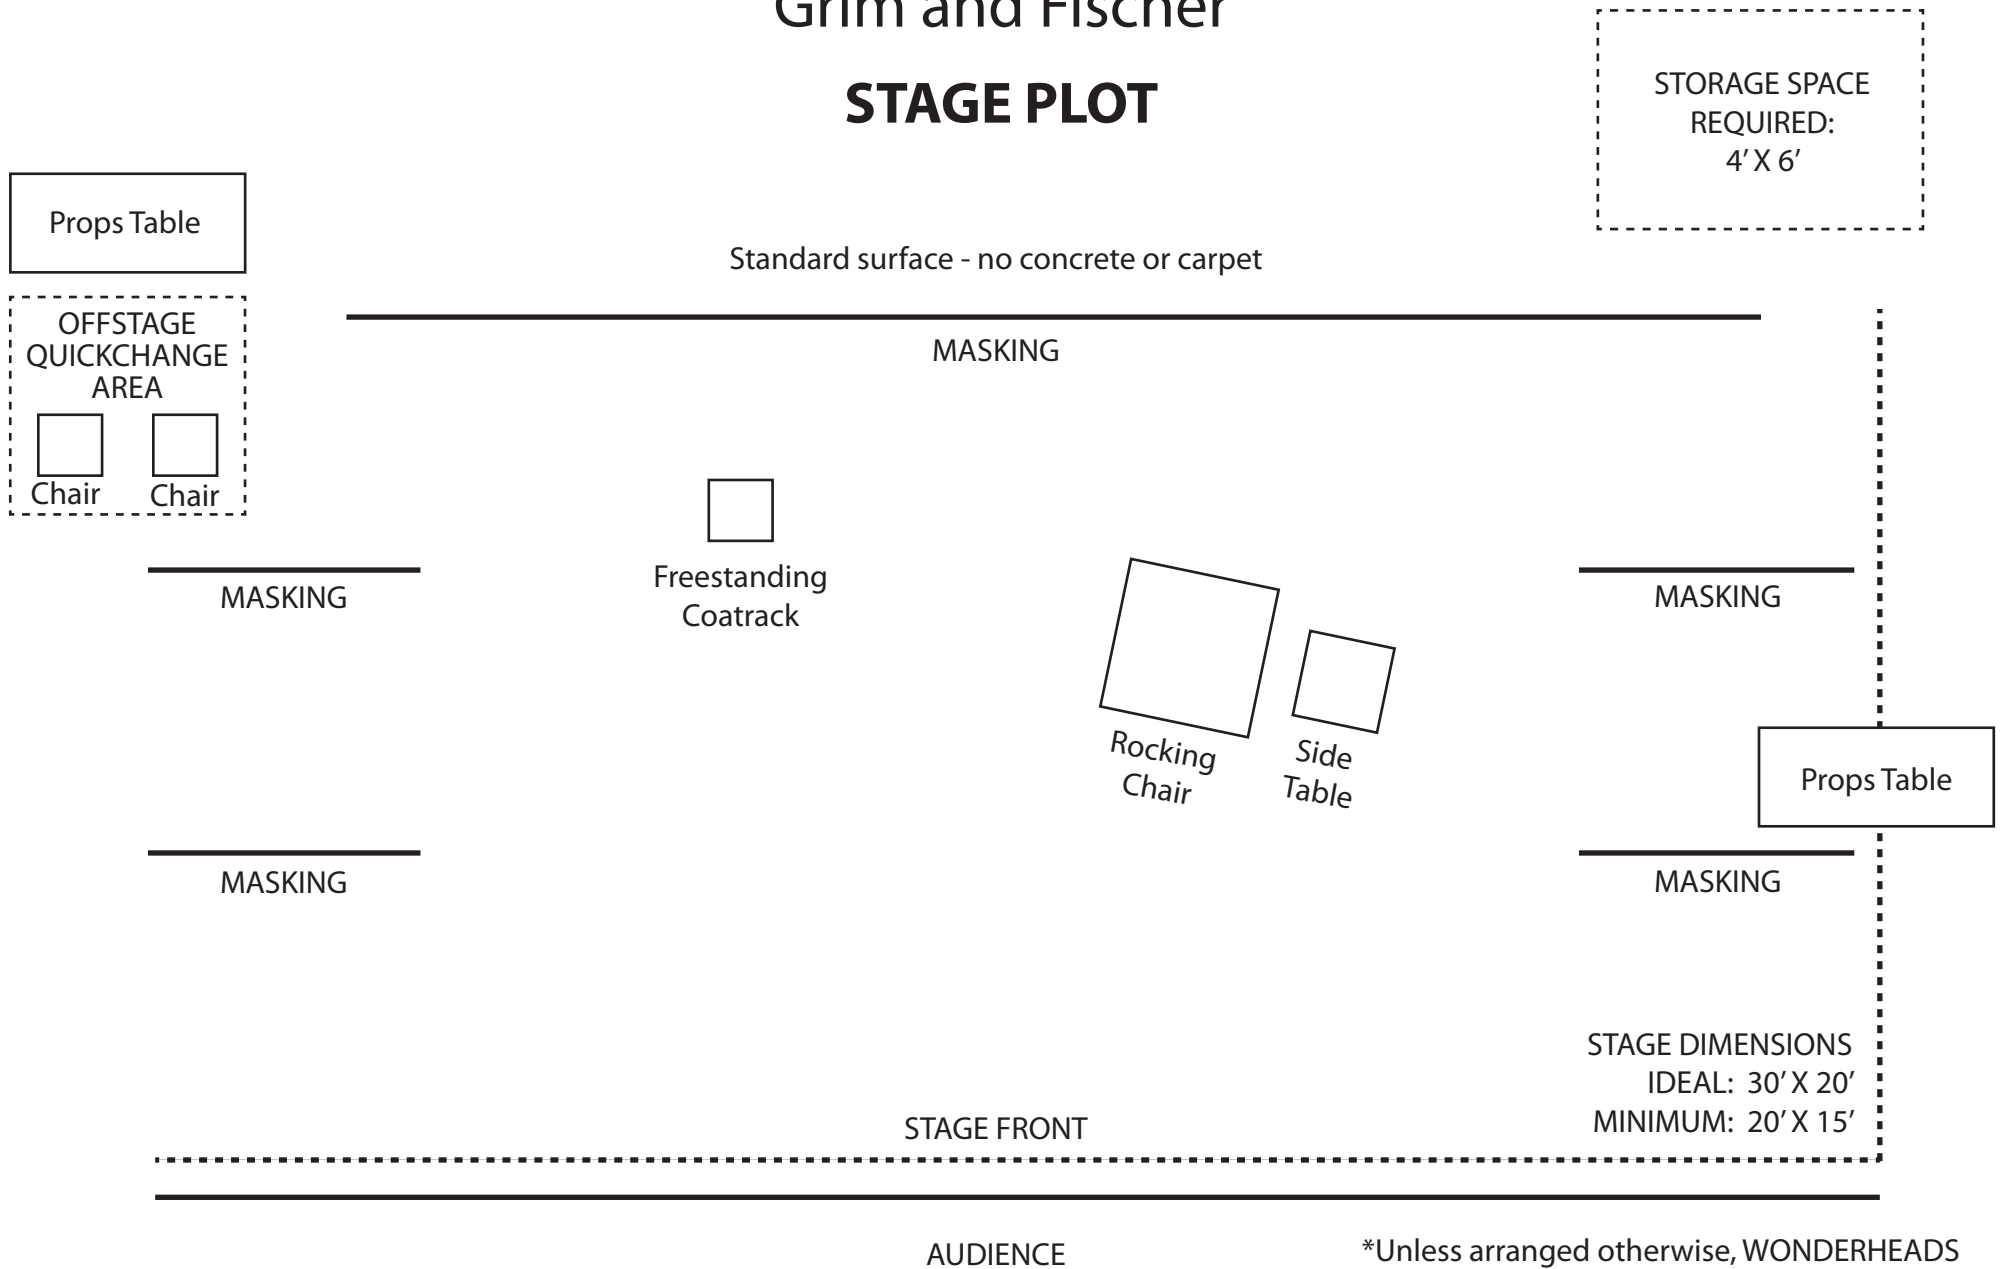

WONDERHEADS Grim and Fischer

STAGE PLOT

*Unless arranged otherwise, WONDERHEADS will supply all set pieces, props, etc. excluding props tables and quickchange area chairs.